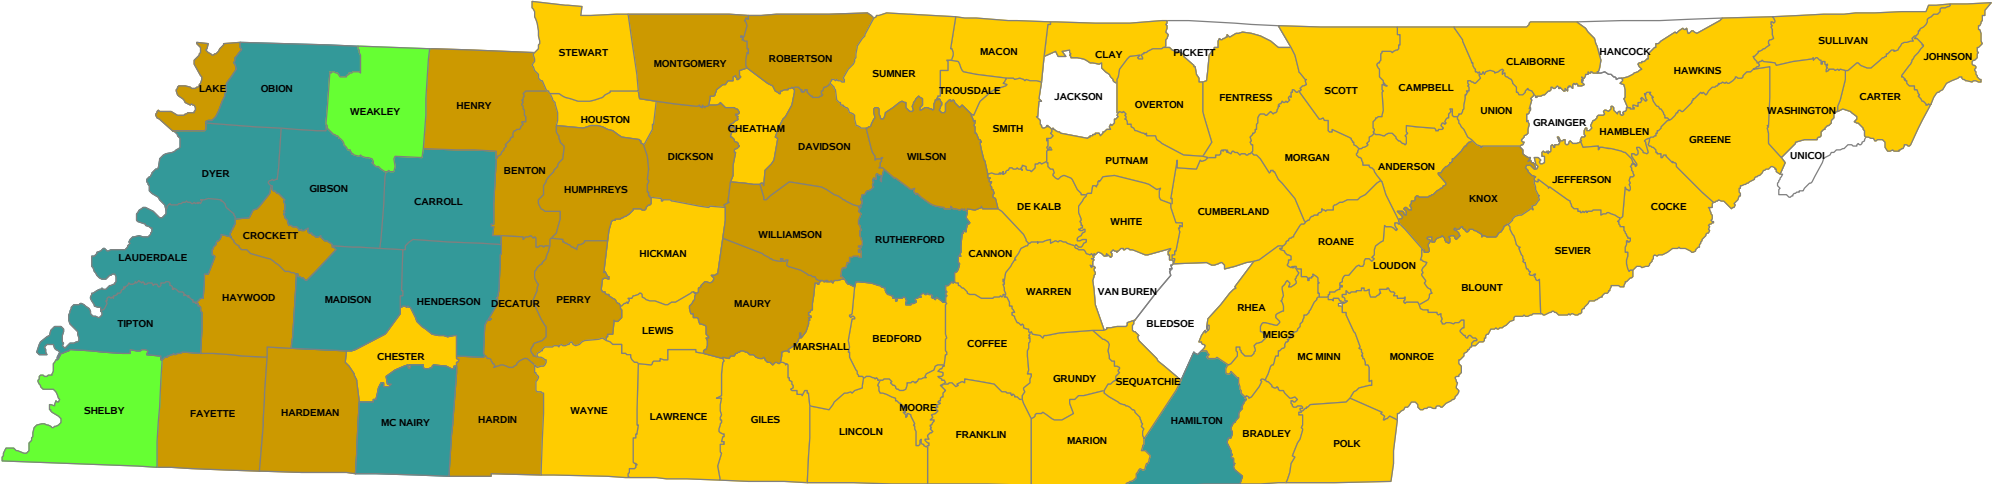

THE UNIVERSITY OF TENNESSEE AT MARTIN ENROLLMENT BY GEOGRAPHIC DISTRIBUTION Fall 2024

TN Residents: 6,902 Residents of Other States: 568 International Students: 37

Enrollment 1 to 49 50 to 199 200 to 499 500 or Above